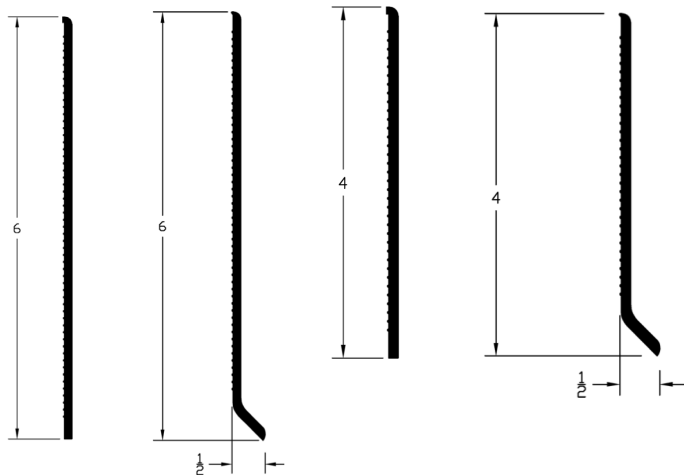

# Tailored Trim | Wall Base

Seamlessly coordinate your wall base and Aladdin Commercial floor covering from our variety of QuickShip wall base offerings. Available in premium Rubber or Vinyl material, and Straight and Cove profiles.

PRODUCT	GAUGE	SIZE	STRAIGHT SKU	COVE SKU
Rubber	1/8"	4" x 120' rolls	AH070	AH069
		6" x 96' rolls	AH070	AH069
		4" x 48" lengths	AH071	AH039
		6" x 48" lengths	AH071	AH039
Vinyl	1/8"	4" x 120' rolls	AH075	AH073
		6" x 96' rolls	AH075	AH073
		4" x 48" lengths	AH076	AH074
		6" x 48" lengths	AH076	AH074
Vinyl	.080"	4" x 48" lengths	N/A	AH072

Recommended to use Mohawk M45 Wall Base adhesive, approximate coverage: 75-100 LF per 30 oz cartridge.